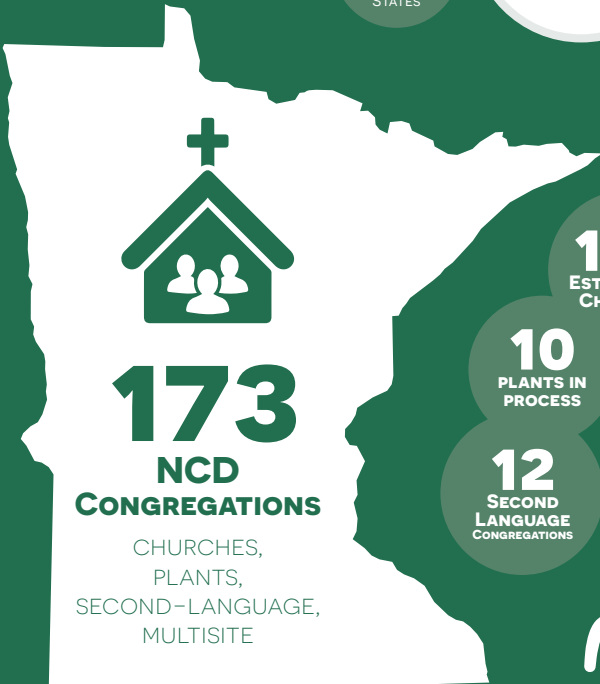

NORTH CENTRAL DISTRICT

2024

A FAMILY OF CHURCHES | UNITED BY OUR BIBLICAL CONVICTIONS | MAKING A GOSPEL-SHAPED DIFFERENCE

30,487

MORE THAN **53,000** PEOPLE ARE IN NCD CONGREGATIONS

AVERAGE WEEKLY WORSHIP ATTENDANCE (IN PERSON)

16% ESTIMATED ADDITIONAL WEEKLY ONLINE ATTENDANCE

5,865
DISCIPLE-MAKING LEADERS²

2,270
DISCIPLE-MAKING GROUPS³

207
ALL PEOPLE MINISTRIES

IN **44** NCD CHURCHES

13,840
CAMPERS
AT CAMP SHAMINEAU

383 FIRST TIME DECISIONS

8
SENDING CHURCHES⁴

8
AVERAGE NUMBER OF MISSIONARIES SUPPORTED PER CHURCH

2
AVERAGE NUMBER OF REACHGLOBAL MISSIONARIES SUPPORTED PER CHURCH

4
CURRENTLY LIVE IN THE UNITED STATES

155
SHORT TERM MISSION TRIPS
IN 2023

68%
LEAD PASTORS WITH AN EFCA CREDENTIAL

72%
PASTORS REGULARLY INVOLVED IN NCD CLUSTER

18
SABBATICALS
IN 2023

70
CREDENTIALS ISSUED
IN LAST THREE YEARS

142
ESTABLISHED CHURCHES

10
PLANTS IN PROCESS

9
MULTISITE CAMPUSES